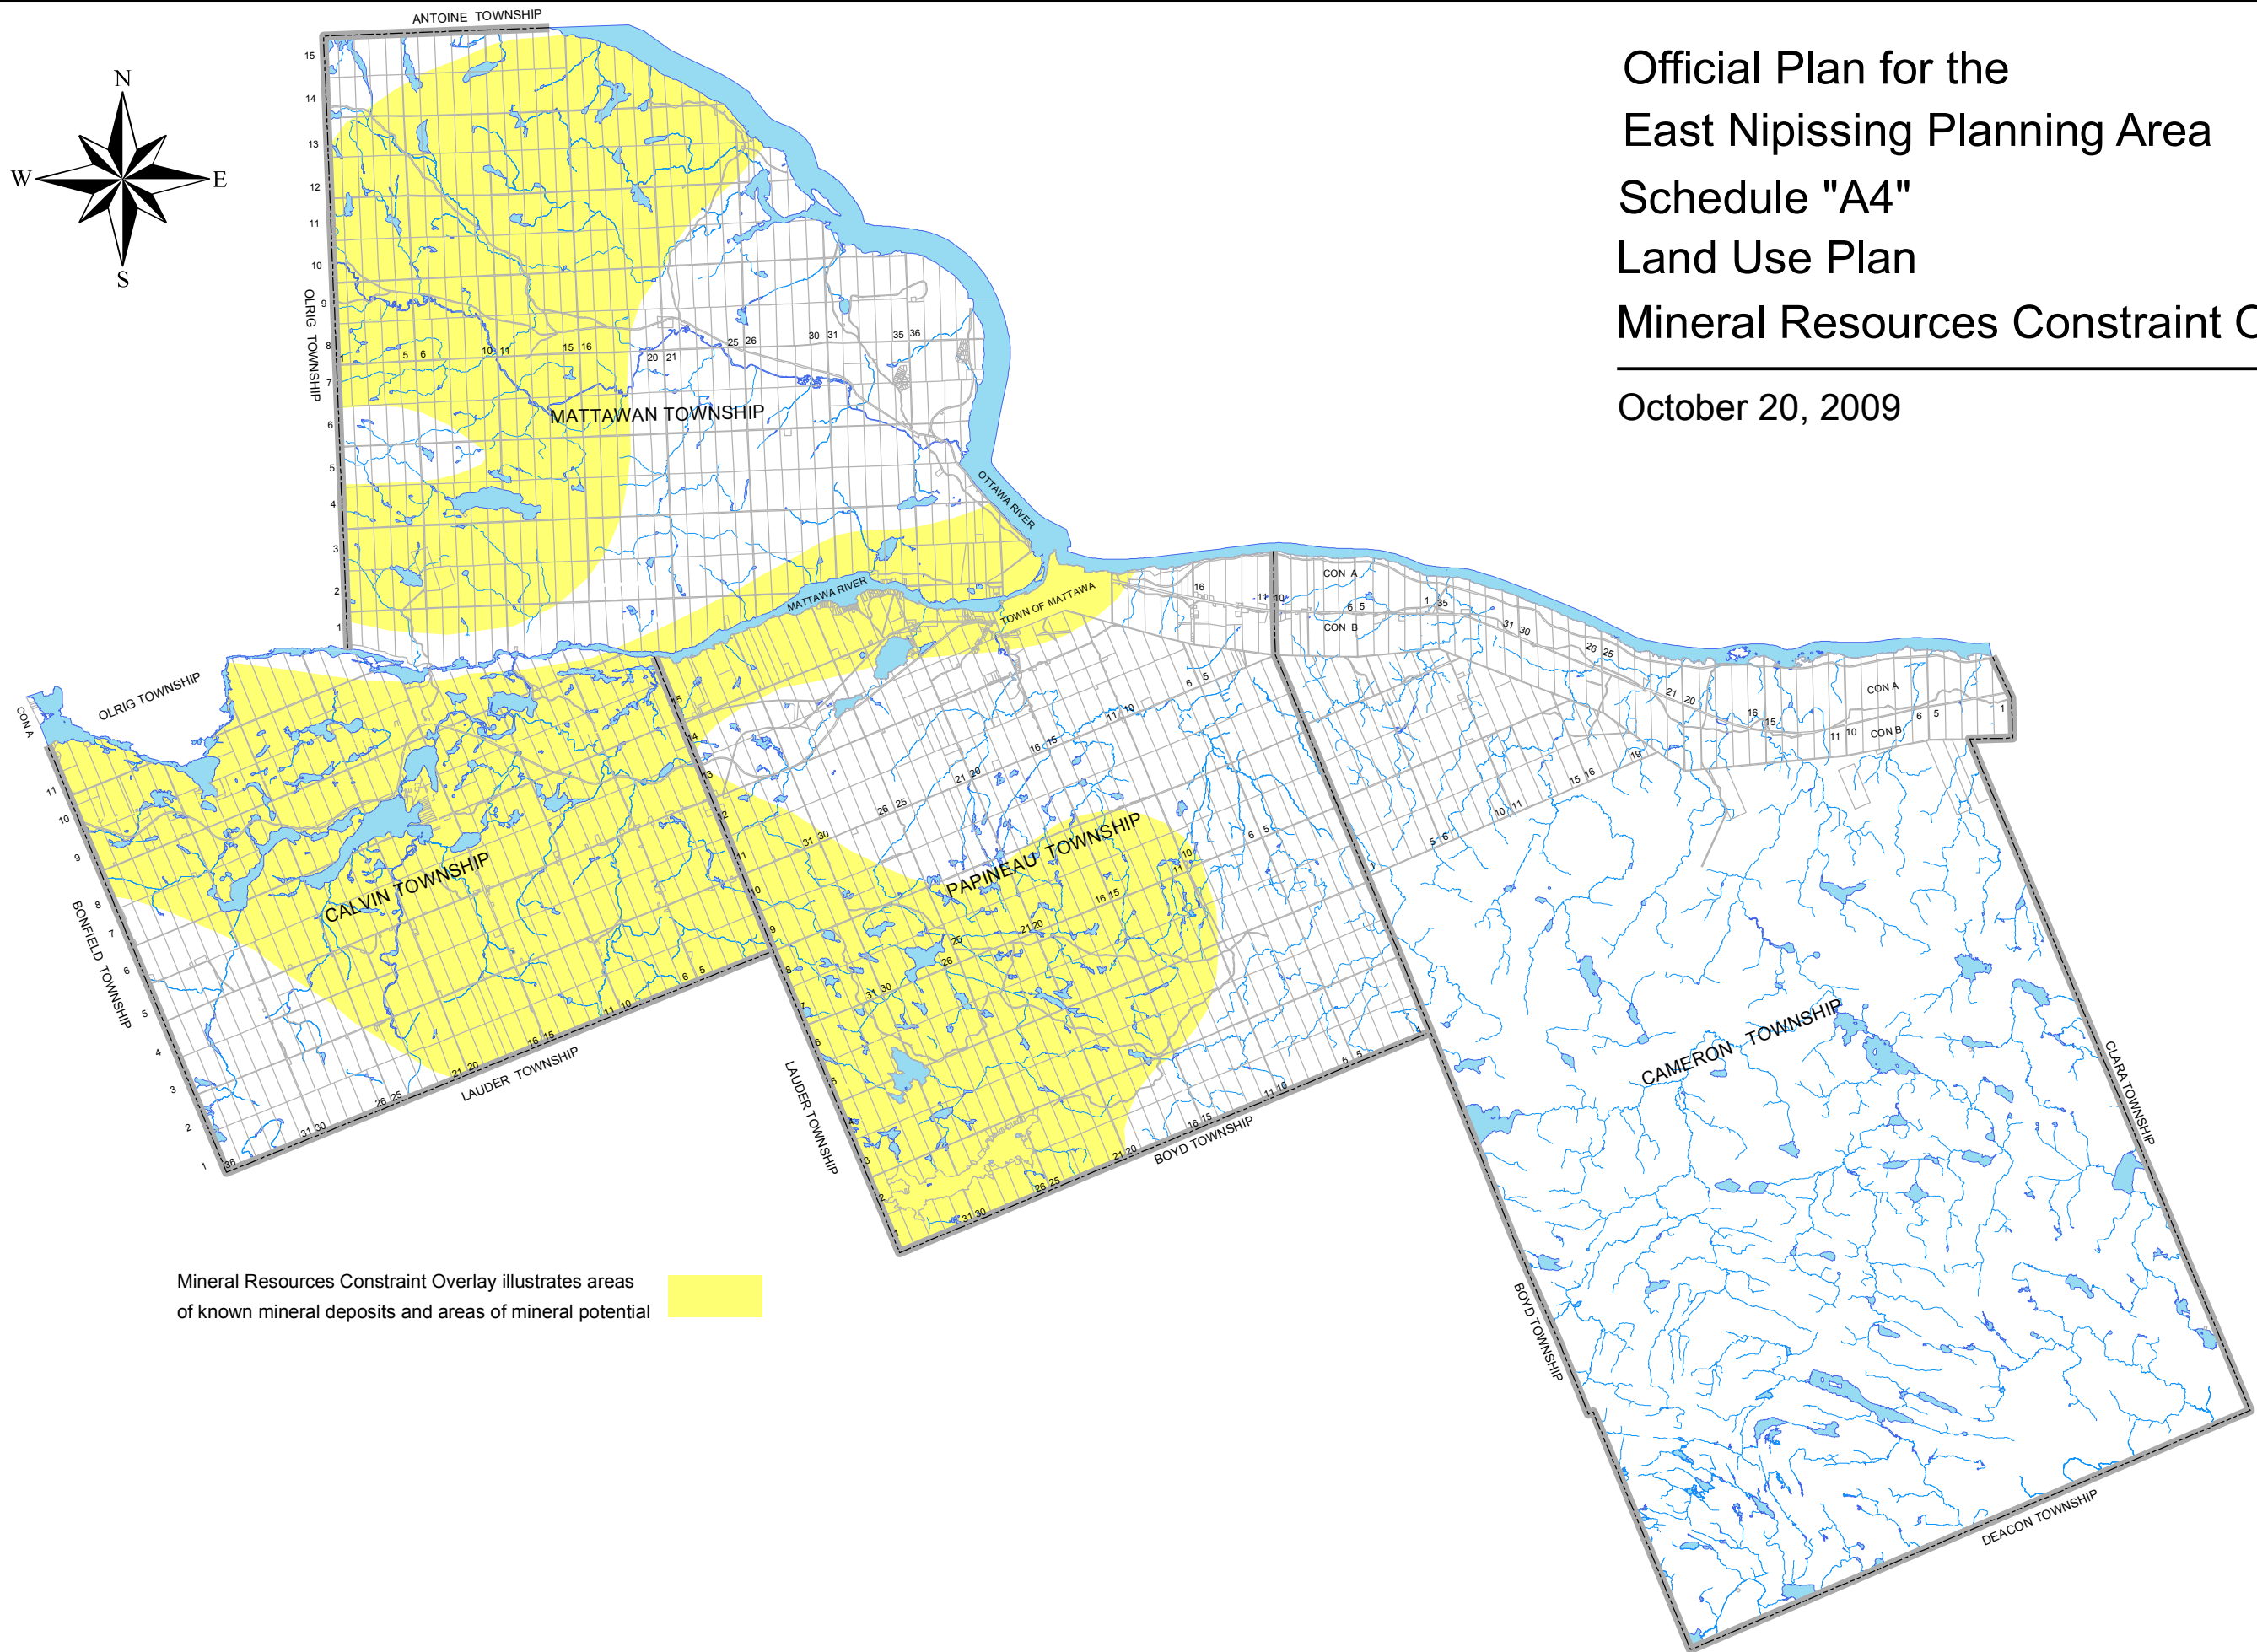

Official Plan for the
East Nipissing Planning Area
Schedule "A4"
Land Use Plan
Mineral Resources Constraint Overlay

October 20, 2009

Mineral Resources Constraint Overlay illustrates areas
of known mineral deposits and areas of mineral potential 